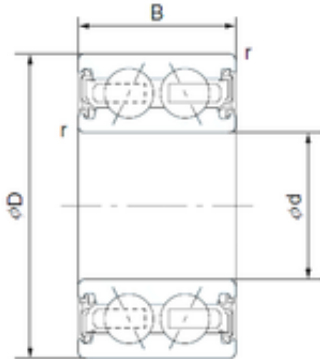

BEARING-SINGAPORE (PTE)LTD.

30 mm x 55 mm x 23 mm NACHI 5006-2NSL
angular contact ball bearings

Bearing No. 5006-2NSL

Size	30x55x23 mm
Bore Diameter	30 mm
Outer Diameter	55 mm
Width	23 mm
d	30 mm
D	55 mm
B	23 mm
Category	Bearings
Inventory	0.0
Manufacturer Name	NACHI
Minimum Buy Quantity	N/A
Weight / Kilogram	0
Product Group	B00234

5006-2NSL Bearing 2D drawings and 3D CAD models