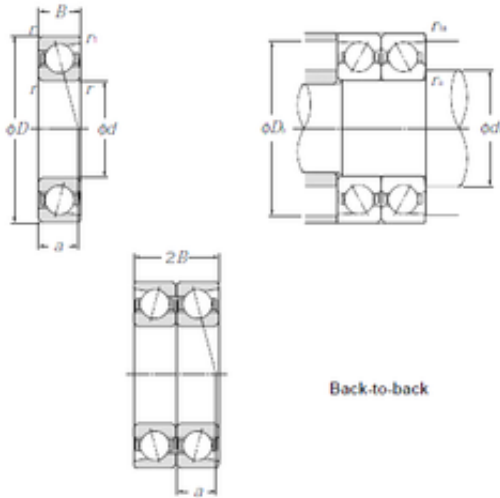

## BEARING-SINGAPORE (PTE)LTD.

105 mm x 160 mm x 26 mm CYSD 7021CDB  
angular contact ball bearings

Bearing No. 7021CDB

|                               |               |
|-------------------------------|---------------|
| Size                          | 105x160x26 mm |
| Bore Diameter                 | 105 mm        |
| Outer Diameter                | 160 mm        |
| Width                         | 26 mm         |
| d                             | 105 mm        |
| D                             | 160 mm        |
| B                             | 26 mm         |
| C                             | 26 mm         |
| Angle ( )                     | 15 °          |
| r min.                        | 2 mm          |
| 2B                            | 52 mm         |
| Weight                        | 3,06 Kg       |
| Basic dynamic load rating (C) | 143 kN        |
| Basic static load rating (C0) | 179 kN        |
| (Grease) Lubrication Speed    | 4800 r/min    |

7021CDB Bearing 2D drawings and 3D CAD models