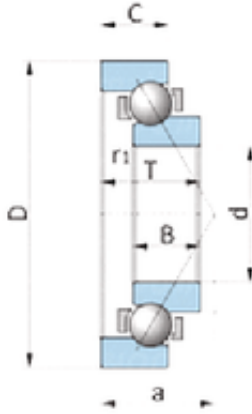

### NTN SF4444VP-1 angular contact ball bearings

Bearing No. SF4444VP-1

|                |               |
|----------------|---------------|
| Size           | 220x295x32 mm |
| Bore Diameter  | 220 mm        |
| Outer Diameter | 295 mm        |
| Width          | 32 mm         |
| d              | 220 mm        |
| D              | 295 mm        |

SF4444VP-1 Bearing 2D drawings and 3D CAD models