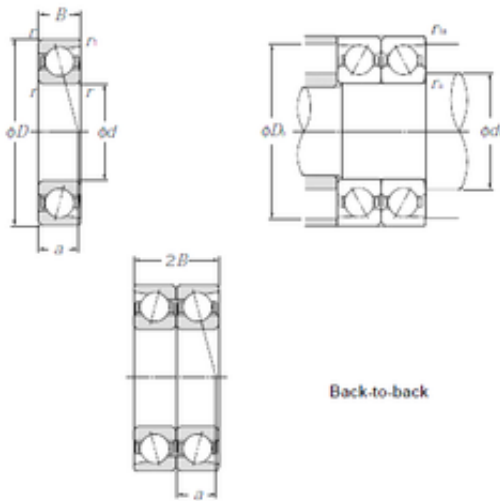

# BEARING-SINGAPORE (PTE)LTD.

150 mm x 320 mm x 65 mm CYSD 7330BDB  
angular contact ball bearings

Bearing No. 7330BDB

Size	150x320x65 mm
Bore Diameter	150 mm
Outer Diameter	320 mm
Width	65 mm
d	150 mm
D	320 mm
B	65 mm
C	65 mm
Angle ( )	40 °
r min.	4 mm
2B	130 mm
Weight	50,2 Kg
Basic dynamic load rating (C)	490 kN
Basic static load rating (C0)	700 kN
(Grease) Lubrication Speed	1600 r/min

7330BDB Bearing 2D drawings and 3D CAD models