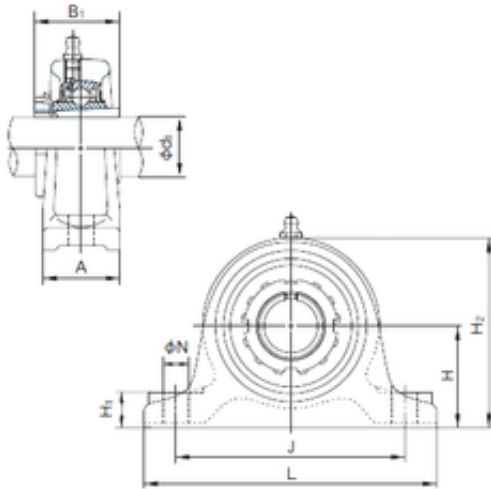

BEARING-SINGAPORE (PTE)LTD.

NACHI UKIP213+H2313 bearing units

Bearing No. UKIP213+H2313

Bore Diameter	60 mm
Width	90 mm
d	60 mm
A	70 mm
B1	65 mm
H	90 mm
H1	30 mm
H2	172 mm
J	220 mm
L	280 mm
N	22 mm
Bolt (G)	M20

UKIP213+H2313 Bearing 2D drawings and 3D CAD models