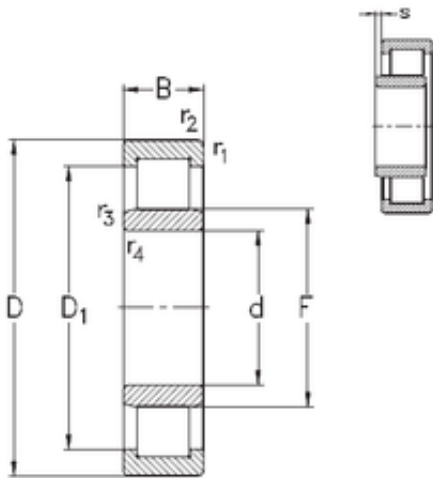

BEARING-SINGAPORE (PTE)LTD.

300 mm x 540 mm x 85 mm NKE NU260-E-MA6 cylindrical roller bearings

Bearing No. NU260-E-MA6

Size	300x540x85 mm
Bore Diameter	300 mm
Outer Diameter	540 mm
Width	85 mm
d	300 mm
F	364 mm
D	540 mm
B	85 mm
C	85 mm
r1 min.	5 mm
r2 min.	5 mm
r3 min.	5 mm
r4 min.	5 mm
S	7,2 mm
Weight	89,9 Kg
Basic dynamic load rating (C)	1492 kN
Basic static load rating (C0)	2244 kN

NU260-E-MA6 Bearing 2D drawings and 3D CAD models