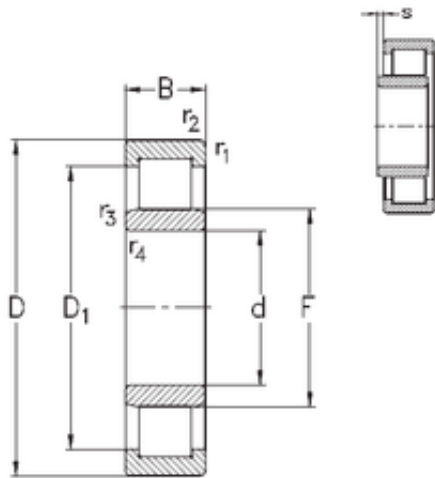

## BEARING-SINGAPORE (PTE)LTD.

50 mm x 90 mm x 23 mm NKE NU2210-E-M6  
cylindrical roller bearings

Bearing No. NU2210-E-M6

Size	50x90x23 mm
Bore Diameter	50 mm
Outer Diameter	90 mm
Width	23 mm
d	50 mm
F	59,5 mm
D	90 mm
B	23 mm
C	23 mm
r1 min.	1,1 mm
r2 min.	1,1 mm
r3 min.	1,1 mm
r4 min.	1,1 mm
S	1,3 mm
Weight	0,65 Kg
Basic dynamic load rating (C)	88 kN
Basic static load rating (C0)	91 kN

NU2210-E-M6 Bearing 2D drawings and 3D CAD  
models