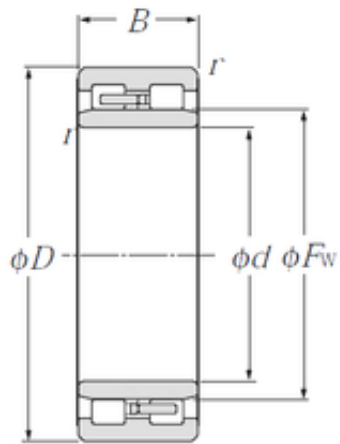

BEARING-SINGAPORE (PTE)LTD.

150 mm x 210 mm x 60 mm CYSD NNU4930/W33 cylindrical roller bearings

Bearing No. NNU4930/W33

Size	150x210x60 mm
Bore Diameter	150 mm
Outer Diameter	210 mm
Width	60 mm
d	150 mm
Fw	168,5 mm
D	210 mm
B	60 mm
C	60 mm
Weight	6,25 Kg
Basic dynamic load rating (C)	622 kN
Dynamic load rating radial (C)	622 kN
(Grease) Lubrication Speed	2600 r/min

NNU4930/W33 Bearing 2D drawings and 3D CAD models