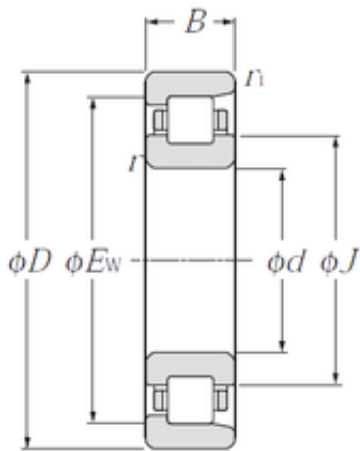

BEARING-SINGAPORE (PTE)LTD.

200 mm x 360 mm x 58 mm NTN NF240
cylindrical roller bearings

Bearing No. NF240

Size	200x316x58 mm
Bore Diameter	200 mm
Outer Diameter	316 mm
Width	58 mm
d	200 mm
D	360 mm
Ew	316 mm
B	58 mm
C	58 mm
r min.	4 mm
r1 min.	4 mm
J	258 mm
Weight	25,3 Kg
Basic dynamic load rating (C)	620 kN
Basic static load rating (C0)	865 kN
(Grease) Lubrication Speed	1 800 r/min

NF240 Bearing 2D drawings and 3D CAD models