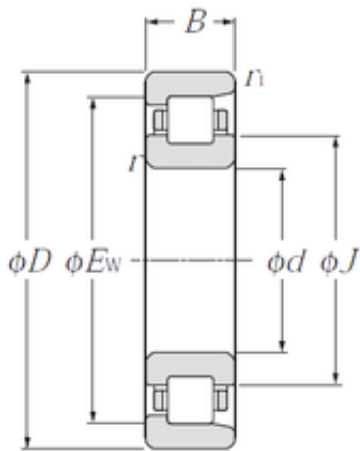

BEARING-SINGAPORE (PTE)LTD.

190 mm x 400 mm x 78 mm NTN NF338
cylindrical roller bearings

Bearing No. NF338

Size	190x345x78 mm
Bore Diameter	190 mm
Outer Diameter	345 mm
Width	78 mm
d	190 mm
D	400 mm
Ew	345 mm
B	78 mm
C	78 mm
r min.	5 mm
r1 min.	5 mm
J	265 mm
Weight	49,4 Kg
Basic dynamic load rating (C)	975 kN
Basic static load rating (C0)	1 260 kN
(Grease) Lubrication Speed	1 600 r/min

NF338 Bearing 2D drawings and 3D CAD models