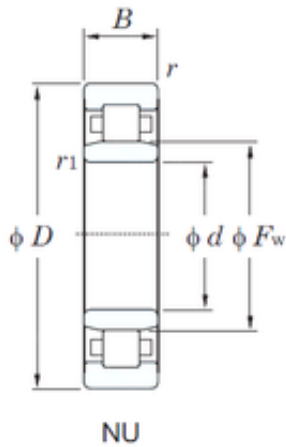

## BEARING-SINGAPORE (PTE)LTD.

95 mm x 170 mm x 32 mm KOYO NU219R  
cylindrical roller bearings

Bearing No. NU219R

Size	95x170x32 mm
Bore Diameter	95 mm
Outer Diameter	170 mm
Width	32 mm
d	95 mm
Fw	112.5 mm
D	170 mm
B	32 mm
C	32 mm
r min.	2.1 mm
r1 min.	2.1 mm
Weight	2.92 Kg
Basic dynamic load rating (C)	221 kN
Basic static load rating (C0)	265 kN
(Grease) Lubrication Speed	3700 r/min
Bearing No.	NU219R
r(min)	2.1
r1(min)	2.1
Cr	275
C0r	265
Cu	38.3
Grease lub.	3700
Oil lub.	4400
Ew	-
d1	-

NU219R Bearing 2D drawings and 3D CAD models