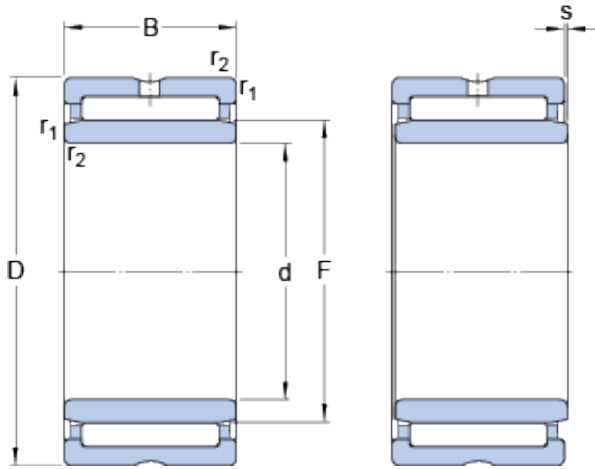

BEARING-SINGAPORE (PTE)LTD.

12 mm x 24 mm x 20 mm SKF NKI 12/20 cylindrical roller bearings

Bearing No. NKI 12/20

NKI 12/20 Bearing 2D drawings and 3D CAD models

Size	24x12x20 mm
Bore Diameter	24 mm
Outer Diameter	12 mm
Width	20 mm
d	12 mm
D	24 mm
B	20 mm
F	16 mm
r _{1,2} - min.	0.3 mm
s	0.5 mm
d _a - min.	14 mm
D _a - max.	22 mm
r _a - max.	0.3 mm
Basic dynamic load rating - C	14.5 kN
Basic static load rating - C ₀	20 kN
Fatigue load limit - P _u	2.4 kN
Reference speed	22000 r/min
Limiting speed	26000 r/min
Category	Roller Bearings
Inventory	0.0
Manufacturer Name	SKF
Minimum Buy Quantity	N/A
Weight / Kilogram	0.048
EAN	7316577712509

BEARING-SINGAPORE (PTE)LTD.

Product Group	B04144
$r_{1,2}$ min.	0.3 mm
s max.	0.5 mm
d_a min.	14 mm
D_a max.	22 mm
r_a max.	0.3 mm
Basic dynamic load rating C	14.5 kN
Basic static load rating C_0	20 kN
Fatigue load limit P_u	2.4 kN
Mass bearing	0.042 kg