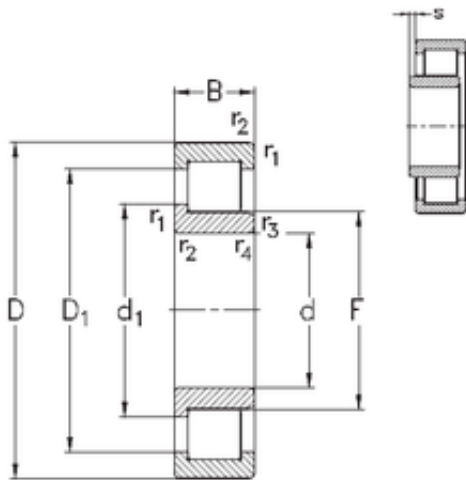

BEARING-SINGAPORE (PTE)LTD.

170 mm x 310 mm x 52 mm NKE NJ234-E-MA6 cylindrical roller bearings

Bearing No. NJ234-E-MA6

Size	170x310x52 mm
Bore Diameter	170 mm
Outer Diameter	310 mm
Width	52 mm
d	170 mm
F	207 mm
D	310 mm
B	52 mm
C	52 mm
r1 min.	4 mm
r2 min.	4 mm
r3 min.	4 mm
r4 min.	4 mm
S	4,3 mm
Weight	18,2 Kg
Basic dynamic load rating (C)	676 kN
Basic static load rating (C0)	808 kN

NJ234-E-MA6 Bearing 2D drawings and 3D CAD models