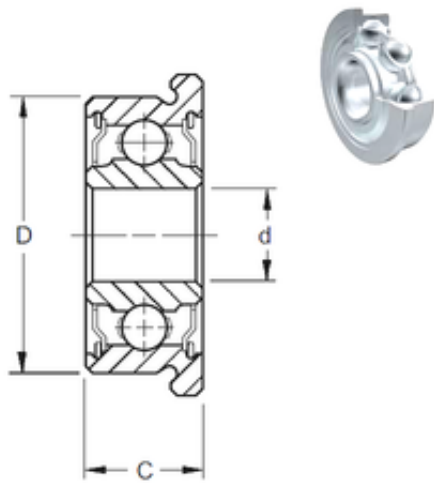

## BEARING-SINGAPORE (PTE)LTD.

3,175 mm x 9,525 mm x 3,571 mm ZEN  
FR2-6-2Z deep groove ball bearings

Bearing No. FR2-6-2Z

Size	3.175x9.525x3.571 mm
Bore Diameter	3,175 mm
Outer Diameter	9,525 mm
Width	3,571 mm
d	3,175 mm
D	9,525 mm
B	3,571 mm
C	3,571 mm
Basic dynamic load rating (C)	0,64 kN
Basic static load rating (C0)	0,227 kN
(Grease) Lubrication Speed	53000 r/min

FR2-6-2Z Bearing 2D drawings and 3D CAD models