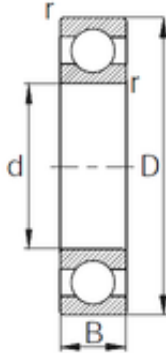

BEARING-SINGAPORE (PTE)LTD.

12 mm x 28 mm x 8 mm CYSD 6001 deep groove ball bearings

Bearing No. 6001

Size	12x28x8 mm
Bore Diameter	12 mm
Outer Diameter	28 mm
Width	8 mm
d	12 mm
D	28 mm
B	8 mm
C	8 mm
r min.	0,3 mm
Weight	0,02 Kg
Basic dynamic load rating (C)	5,4 kN
Basic static load rating (C0)	2,39 kN
(Grease) Lubrication Speed	27000 r/min

6001 Bearing 2D drawings and 3D CAD models