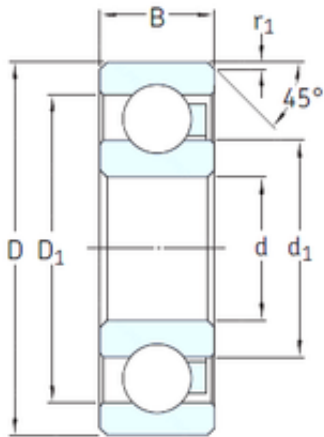

## BEARING-SINGAPORE (PTE)LTD.

25 mm x 52 mm x 15 mm SKF 6205/HR22Q2  
deep groove ball bearings

Bearing No. 6205/HR22Q2

Size	25x52x15 mm
Bore Diameter	25 mm
Outer Diameter	52 mm
Width	15 mm
d	25 mm
D	52 mm
B	15 mm
C	15 mm
d1	34 mm
r1 min.	0,9 mm
D1	44 mm
Weight	0,0325 Kg
Basic dynamic load rating (C)	0,335 kN
Basic static load rating (C0)	0,255 kN

6205/HR22Q2 Bearing 2D drawings and 3D CAD models