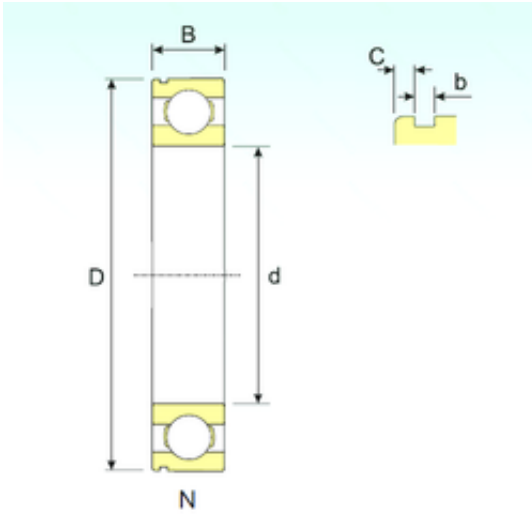

## BEARING-SINGAPORE (PTE)LTD.

60 mm x 130 mm x 31 mm ISB 6312 N deep groove ball bearings

Bearing No. 6312 N

Size	60x130x31 mm
Bore Diameter	60 mm
Outer Diameter	130 mm
Width	31 mm
d	60 mm
D	130 mm
B	31 mm
C	31 mm
b	3,1 mm
f	2,82 mm
C	4,9 mm
Weight	1,7 Kg
Basic dynamic load rating (C)	83,5 kN
Basic static load rating (C0)	50,96 kN
(Grease) Lubrication Speed	5355 r/min

6312 N Bearing 2D drawings and 3D CAD models