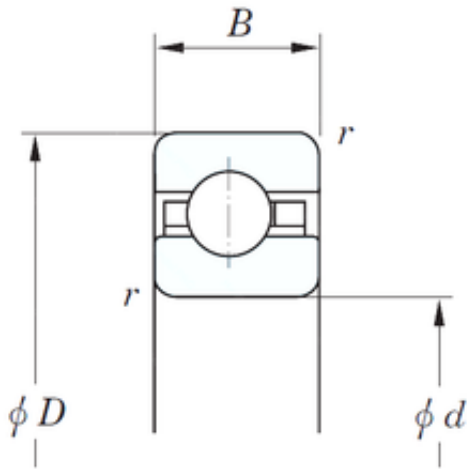

BEARING-SINGAPORE (PTE)LTD.

120,65 mm x 171,45 mm x 25,4 mm KOYO
KGC047 deep groove ball bearings

Bearing No. KGC047

Size	120.65x171.45x25.4 mm
Bore Diameter	120,65 mm
Outer Diameter	171,45 mm
Width	25,4 mm
d	120,65 mm
D	171,45 mm
B	25,4 mm
C	25,4 mm
r	2 mm
Weight	1,86 Kg
Basic dynamic load rating (C)	44,9 kN
Bearing No.	KGC047
r(min)	2
Cr	44.9
C0r	45.2
Mass(kg)	1.86

KGC047 Bearing 2D drawings and 3D CAD models