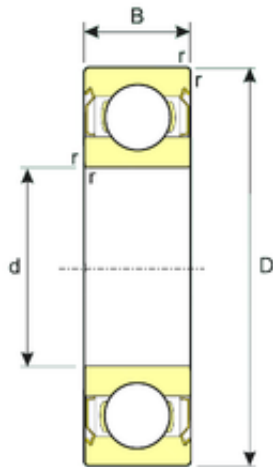

BEARING-SINGAPORE (PTE)LTD.

45 mm x 75 mm x 16 mm ISB 6009-ZZ deep groove ball bearings

Bearing No. 6009-ZZ

Size	45x75x16 mm
Bore Diameter	45 mm
Outer Diameter	75 mm
Width	16 mm
d	45 mm
D	75 mm
B	16 mm
C	16 mm
Weight	0,25 Kg
Basic dynamic load rating (C)	21,66 kN
Basic static load rating (C0)	14,31 kN

6009-ZZ Bearing 2D drawings and 3D CAD models