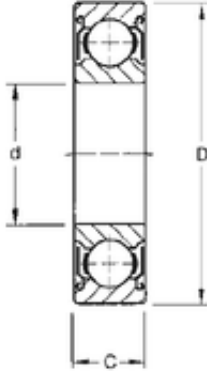

## BEARING-SINGAPORE (PTE)LTD.

240 mm x 300 mm x 28 mm CYSD 6848-ZZ  
deep groove ball bearings

Bearing No. 6848-ZZ

Size	240x300x28 mm
Bore Diameter	240 mm
Outer Diameter	300 mm
Width	28 mm
d	240 mm
D	300 mm
B	28 mm
C	28 mm
r min.	2 mm
Weight	4,48 Kg
Basic dynamic load rating (C)	98,5 kN

6848-ZZ Bearing 2D drawings and 3D CAD models