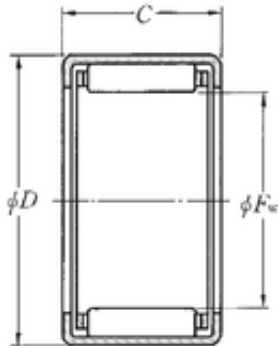

### NTN DCL146 needle roller bearings

Bearing No. DCL146

Size	22.225x28.575x9.525 mm
Bore Diameter	22,225 mm
Outer Diameter	28,575 mm
Width	9,525 mm
Fw	22,225 mm
D	28,575 mm
C	9,525 mm
Weight	0,013 Kg
Basic dynamic load rating (C)	7,15 kN
Basic static load rating (C0)	8,3 kN
(Grease) Lubrication Speed	7 500 r/min

DCL146 Bearing 2D drawings and 3D CAD models