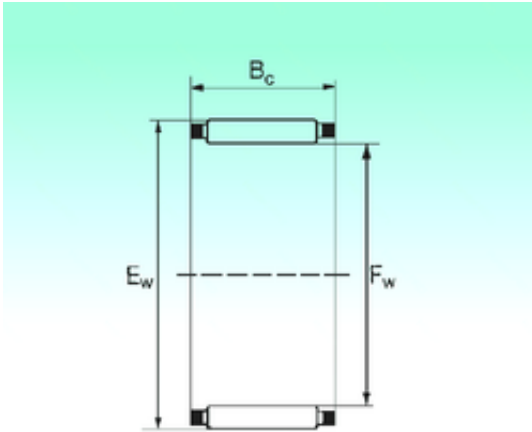

### NBS K 47x55x28 needle roller bearings

Bearing No. K 47x55x28

Bore Diameter	47 mm
Outer Diameter	55 mm
Fw	47 mm
Ew	55 mm
Bc	28 mm
Weight	0,08 Kg
Basic dynamic load rating (C)	52,5 kN
Basic static load rating (C0)	99,5 kN

K 47x55x28 Bearing 2D drawings and 3D CAD models