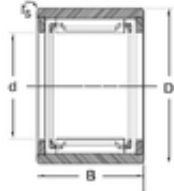

## BEARING-SINGAPORE (PTE)LTD.

73 mm x 90 mm x 25 mm ZEN NK73/25 needle roller bearings

Bearing No. NK73/25

Size	73x90x25 mm
Bore Diameter	73 mm
Outer Diameter	90 mm
Width	25 mm
d	73 mm
D	90 mm
B	25 mm
C	25 mm
r min.	0,6 mm
Weight	0,302 Kg
Basic dynamic load rating (C)	53 kN
Basic static load rating (C0)	100 kN
(Grease) Lubrication Speed	3800 r/min

NK73/25 Bearing 2D drawings and 3D CAD models