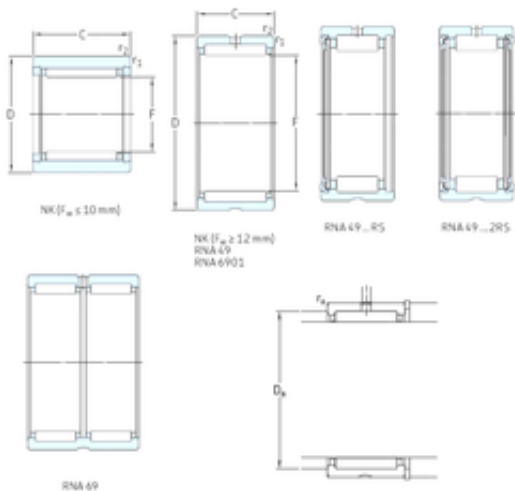

BEARING-SINGAPORE (PTE)LTD.

SKF NKS65 needle roller bearings

Bearing No. NKS65

Size	65x85x28 mm
Bore Diameter	65 mm
Outer Diameter	85 mm
Width	28 mm
Fw	65 mm
D	85 mm
C	28 mm
Weight	0,36 Kg
Basic dynamic load rating (C)	66 kN
Basic static load rating (C0)	114 kN
Fatigue load limit (Pu)	14,6
Reference speed	6000 r/min

NKS65 Bearing 2D drawings and 3D CAD models