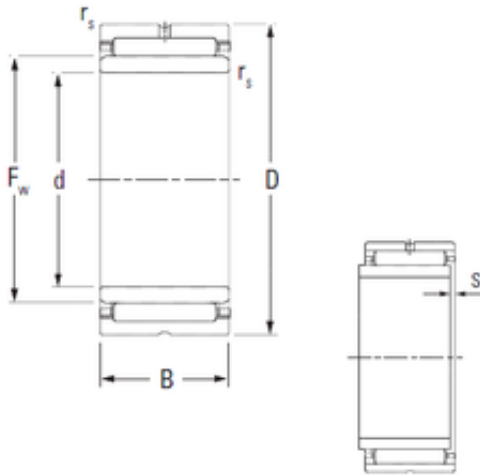

BEARING-SINGAPORE (PTE)LTD.

38 mm x 53 mm x 30 mm KOYO NKJ38/30
needle roller bearings

Bearing No. NKJ38/30

Size	38x53x30 mm
Bore Diameter	38 mm
Outer Diameter	53 mm
Width	30 mm
d	38 mm
Fw	43 mm
D	53 mm
B	30 mm
C	30 mm
r5 min.	0,3 mm
S	1,5 mm
Weight	0,196 Kg
Basic dynamic load rating (C)	41,6 kN
Basic static load rating (C0)	86,6 kN
(Grease) Lubrication Speed	9900 r/min

NKJ38/30 Bearing 2D drawings and 3D CAD models