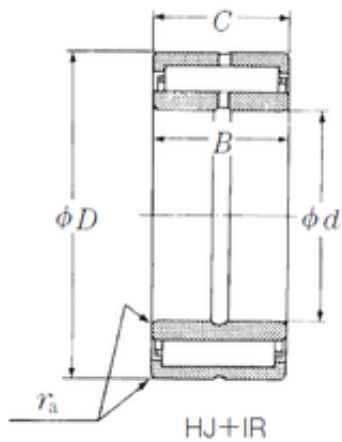

BEARING-SINGAPORE (PTE)LTD.

15,875 mm x 34,925 mm x 25,4 mm NSK
HJ-142216+IR-101416 needle roller bearings

Bearing No. HJ-142216+IR-101416

Size	15.875x34.925x25.4 mm
Bore Diameter	15,875 mm
Outer Diameter	34,925 mm
Width	25,4 mm
d	15,875 mm
Fw	22,225 mm
D	34,925 mm
B	25,4 mm
C	25,4 mm
ra max.	1 mm
Weight	0,197 Kg
Basic dynamic load rating (C)	29,9 kN
Basic static load rating (C0)	38,5 kN

HJ-142216+IR-101416 Bearing 2D drawings and 3D CAD models