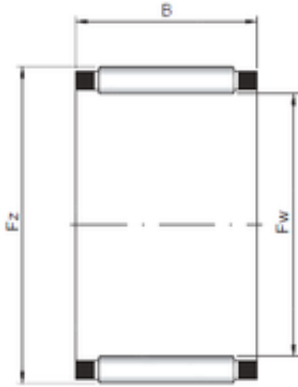

### ISO K24x30x22 needle roller bearings

Bearing No. K24x30x22

Size	24x30x22 mm
Bore Diameter	24 mm
Outer Diameter	30 mm
Width	22 mm
Fw	24 mm
Ew	30 mm
B	22 mm

K24x30x22 Bearing 2D drawings and 3D CAD models