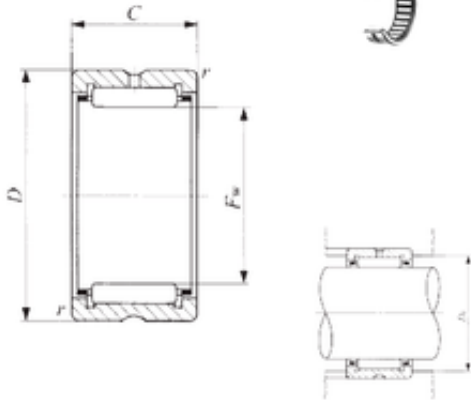

BEARING-SINGAPORE (PTE)LTD.

IKO TAF 10012026 needle roller bearings

Bearing No. TAF 10012026

Size	100x120x26 mm
Bore Diameter	100 mm
Outer Diameter	120 mm
Width	26 mm
Fw	100 mm
D	120 mm
C	26 mm
r min.	1 mm
Da max.	115 mm
Weight	0,525 Kg
Basic dynamic load rating (C)	82,4 kN
Basic static load rating (C0)	168 kN

TAF 10012026 Bearing 2D drawings and 3D CAD models