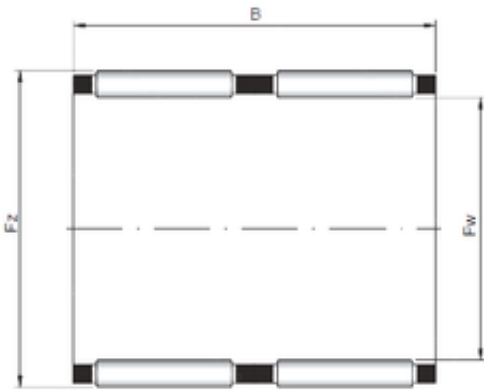

BEARING-SINGAPORE (PTE)LTD.

ISO KK80x88x46 needle roller bearings

Bearing No. KK80x88x46

Size	80x88x46 mm
Bore Diameter	80 mm
Outer Diameter	88 mm
Width	46 mm
Fw	80 mm
Ew	88 mm
B	46 mm

KK80x88x46 Bearing 2D drawings and 3D CAD models