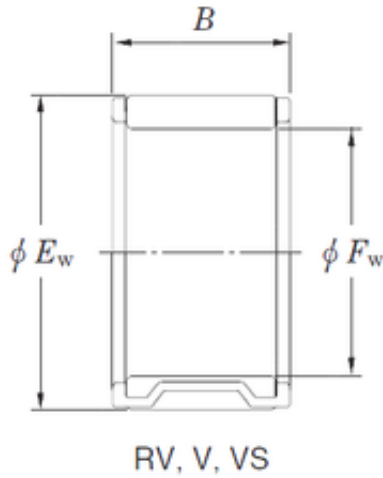

BEARING-SINGAPORE (PTE)LTD.

KOYO 30V4232 needle roller bearings

Bearing No. 30V4232

Size	30x42x32 mm
Bore Diameter	30 mm
Outer Diameter	42 mm
Width	32 mm
F _w	30 mm
E _w	42 mm
B	32 mm
Weight	0,108 Kg
Basic dynamic load rating (C)	52,7 kN
Basic static load rating (C ₀)	66 kN
(Grease) Lubrication Speed	10000 r/min
(Oil) Lubrication Speed	14000 r/min

30V4232 Bearing 2D drawings and 3D CAD models