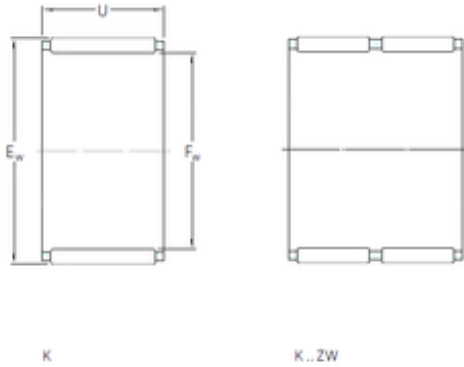

### SKF K50x55x13.5 needle roller bearings

Bearing No. K50x55x13.5

Bore Diameter	50 mm
Outer Diameter	55 mm
Fw	50 mm
Ew	55 mm
U	13,5 mm
Weight	0,03 Kg
Basic dynamic load rating (C)	17,6 kN
Basic static load rating (C0)	36,5 kN
Fatigue load limit (Pu)	4,3
Reference speed	8500 r/min

K50x55x13.5 Bearing 2D drawings and 3D CAD models