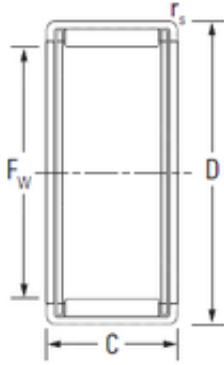

### INA F-92786.1 needle roller bearings

Bearing No. F-92786.1

Size	27x34x16 mm
Bore Diameter	27 mm
Outer Diameter	34 mm
Width	16 mm
d	27 mm
D	34 mm
C	16 mm

F-92786.1 Bearing 2D drawings and 3D CAD models