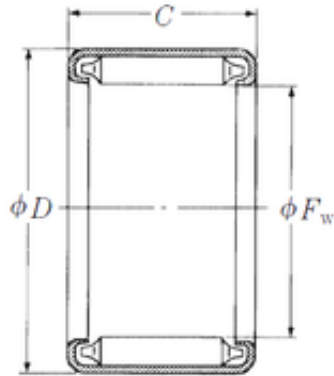

BEARING-SINGAPORE (PTE)LTD.

NSK NFH-222A needle roller bearings

Bearing No. NFH-222A

Size	24x31x25 mm
Bore Diameter	24 mm
Outer Diameter	31 mm
Width	25 mm
Fw	24 mm
D	31 mm
C	25 mm
Weight	0,045 Kg
Basic dynamic load rating (C)	31,5 kN

NFH-222A Bearing 2D drawings and 3D CAD models