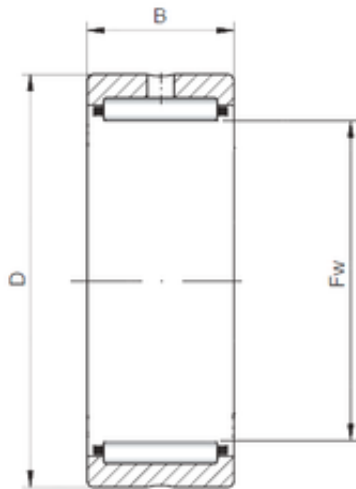

BEARING-SINGAPORE (PTE)LTD.

ISO RNA4909-2RS needle roller bearings

Bearing No. RNA4909-2RS

Size	52x68x22 mm
Bore Diameter	52 mm
Outer Diameter	68 mm
Width	22 mm
Fw	52 mm
D	68 mm
C	22 mm

RNA4909-2RS Bearing 2D drawings and 3D CAD models