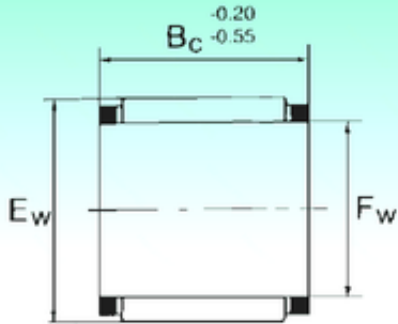

BEARING-SINGAPORE (PTE)LTD.

NBS KBK 10x14x12 needle roller bearings

Bearing No. KBK 10x14x12

Bore Diameter	10 mm
Outer Diameter	14 mm
Fw	10 mm
Ew	14 mm
Bc	12 mm
Weight	0,0045 Kg
Basic dynamic load rating (C)	5,4 kN
Basic static load rating (C0)	6 kN

KBK 10x14x12 Bearing 2D drawings and 3D CAD models