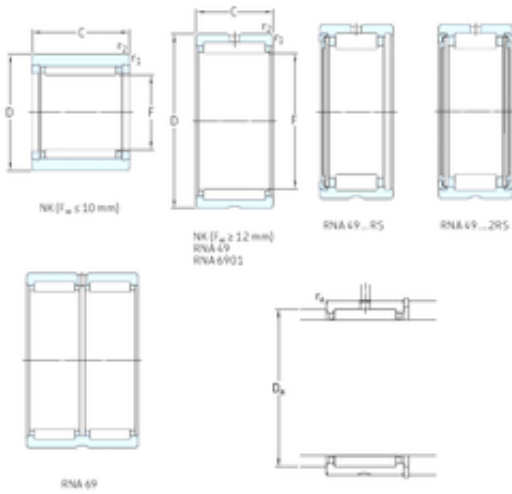

## SKF RNA4834 needle roller bearings

Bearing No. RNA4834

Size	185x215x45 mm
Bore Diameter	185 mm
Outer Diameter	215 mm
Width	45 mm
Fw	185 mm
D	215 mm
C	45 mm
Weight	2,55 Kg
Basic dynamic load rating (C)	179 kN
Basic static load rating (C0)	520 kN
Fatigue load limit (Pu)	56
Reference speed	2200 r/min

RNA4834 Bearing 2D drawings and 3D CAD models