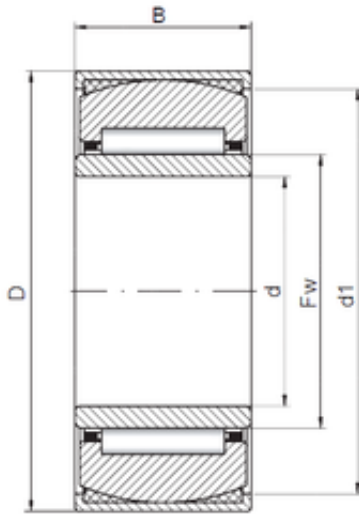

BEARING-SINGAPORE (PTE)LTD.

35 mm x 55 mm x 20 mm ISO PNA35/55 needle roller bearings

Bearing No. PNA35/55

Size	35x55x20 mm
Bore Diameter	35 mm
Outer Diameter	55 mm
Width	20 mm
d	35 mm
Fw	40 mm
D	55 mm
B	20 mm
d1	50,5 mm

PNA35/55 Bearing 2D drawings and 3D CAD models