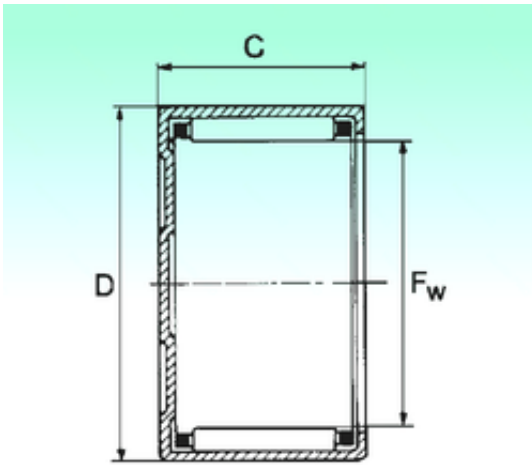

BEARING-SINGAPORE (PTE)LTD.

NBS BK 0709 needle roller bearings

Bearing No. BK 0709

Size	7x11x9 mm
Bore Diameter	7 mm
Outer Diameter	11 mm
Width	9 mm
Fw	7 mm
D	11 mm
C	9 mm
Weight	0,0029 Kg
Basic dynamic load rating (C)	2,95 kN
Basic static load rating (C0)	2,8 kN

BK 0709 Bearing 2D drawings and 3D CAD models