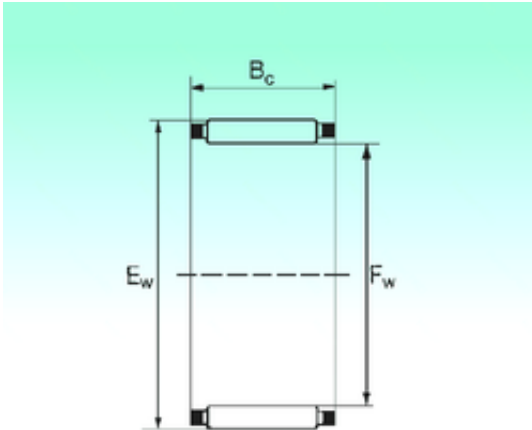

### NBS K 28x32x16,5 needle roller bearings

Bearing No. K 28x32x16,5

Bore Diameter	28 mm
Outer Diameter	32 mm
Fw	28 mm
Ew	32 mm
Bc	16,5 mm
Weight	0,018 Kg
Basic dynamic load rating (C)	15 kN
Basic static load rating (C0)	32,4 kN

K 28x32x16,5 Bearing 2D drawings and 3D CAD models