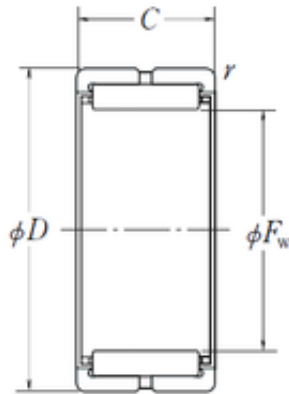

BEARING-SINGAPORE (PTE)LTD.

NSK RNA6901 needle roller bearings

Bearing No. RNA6901

Size	16x24x22 mm
Bore Diameter	16 mm
Outer Diameter	24 mm
Width	22 mm
Fw	16 mm
D	24 mm
C	22 mm
r min.	0,3 mm
Weight	0,03 Kg
Basic dynamic load rating (C)	17,9 kN
Basic static load rating (C0)	24,5 kN
(Grease) Lubrication Speed	17000 r/min
hidYobi	RNA6901
LangID	1
D_	24
B_	22
hidTable	ecat_NSMRNR
GRS rpm	17000
ra	0.3
C0	24.5
C1_	22
DE_	21
SLR	17.8
Prod_Type3	NRB_S_RNA
d	16
DA_	2.5

RNA6901 Bearing 2D drawings and 3D CAD models

BEARING-SINGAPORE (PTE)LTD.

Z_	15
SI	0
yobi	RNA6901
da_max	22
OIL rpm	28000
SDM_	18.5
r	0.3
KBRG	8313
mass1	0.03