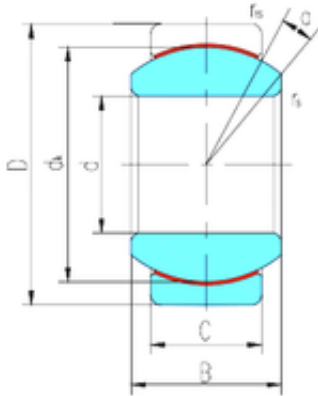

## BEARING-SINGAPORE (PTE)LTD.

300 mm x 430 mm x 165 mm LS GE300XT/X  
plain bearings

Bearing No. GE300XT/X

Size	300x430x165 mm
Bore Diameter	300 mm
Outer Diameter	430 mm
Width	165 mm
d	300 mm
D	430 mm
B	165 mm
C	120 mm
dk	375 mm
r min.	1,1 mm
r1 min.	1,1 mm
Angle	7 °
Weight	77,6 Kg
Basic dynamic load rating (C)	6750 kN

GE300XT/X Bearing 2D drawings and 3D CAD models