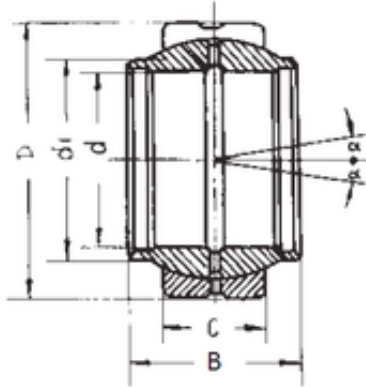

BEARING-SINGAPORE (PTE)LTD.

50 mm x 75 mm x 50 mm FBJ GEEW50ES plain bearings

Bearing No. GEEW50ES

Size	50x75x50 mm
Bore Diameter	50 mm
Outer Diameter	75 mm
Width	50 mm
d	50 mm
D	75 mm
B	50 mm
C	28 mm
d1	57 mm
Angle	4 °
Weight	0,558 Kg
Basic dynamic load rating (C)	156 kN

GEEW50ES Bearing 2D drawings and 3D CAD models