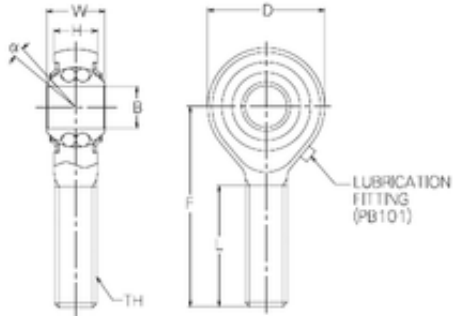

## BEARING-SINGAPORE (PTE)LTD.

18 mm x 46 mm x 18 mm NMB PBR18EFN self aligning ball bearings

Bearing No. PBR18EFN

Bore Diameter	18 mm
d	18 mm
B	18 mm
D	46 mm
F	72 mm
H	16,5 mm
L	44 mm
W	23 mm
Angle	8,5 °
Thread (TH)	M18 x 1,5
Weight	0,27 Kg
Basic dynamic load rating (C)	7,1 kN

PBR18EFN Bearing 2D drawings and 3D CAD models