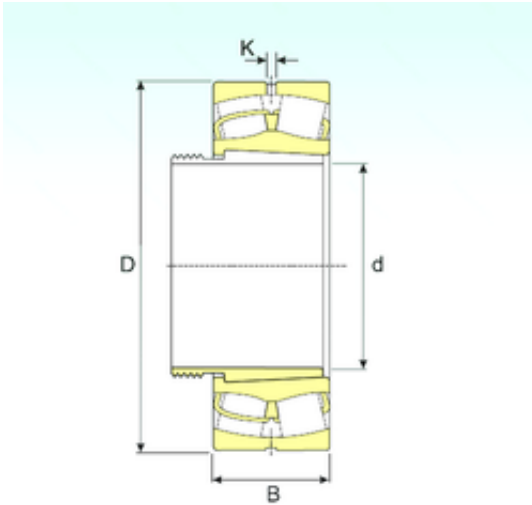

## BEARING-SINGAPORE (PTE)LTD.

70 mm x 130 mm x 31 mm ISB 22215 K+AH315 spherical roller bearings

Bearing No. 22215 K+AH315

Size	70x130x31 mm
Bore Diameter	70 mm
Outer Diameter	130 mm
Width	31 mm
d	70 mm
D	130 mm
B	31 mm
C	31 mm
K	3 mm
Weight	1,95 Kg
Basic dynamic load rating (C)	208 kN
Basic static load rating (C0)	235 kN
(Grease) Lubrication Speed	4819,5 r/min

22215 K+AH315 Bearing 2D drawings and 3D CAD models