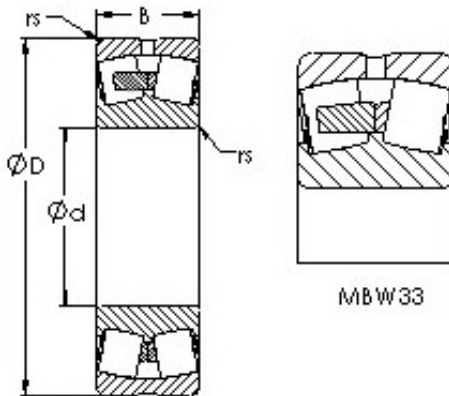

BEARING-SINGAPORE (PTE)LTD.

AST 23030MBW33 spherical roller bearings

Bearing No. 23030MBW33

Size	150x225x56 mm
Bore Diameter	150 mm
Outer Diameter	225 mm
Width	56 mm
Bearing Type	straight bore, lube groove and holes
Bore Dia (d)	150.0000
Outer Dia (D)	225.0000
Width (B)	56.0000
Radius (min) (rs)	2.100
Dynamic Load Rating (Cr)	480,000
Static Load Rating (Cor)	830,000
Max Speed (Grease) (X000 RPM)	1
Max Speed (Oil) (X1000 RPM)	2
Weight (g)	8,110.00
Material	52100 Chrome steel, or equivalent

23030MBW33 Bearing 2D drawings and 3D CAD models